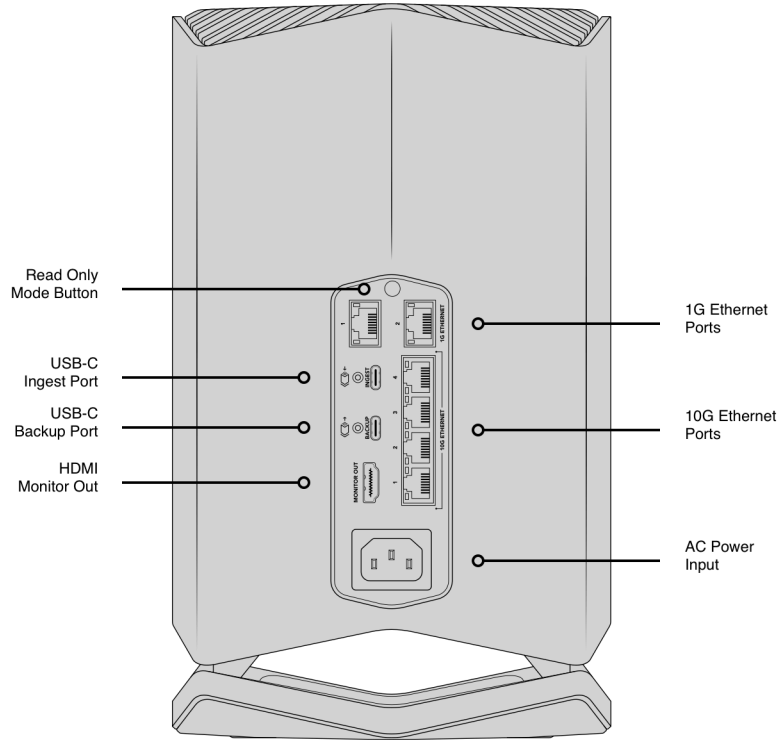

File Sharing Protocol

Protocol	Computer Connections
SMB	50 max.

Cloud Synchronization

Compatible Services
Dropbox

Storage

Storage Type	Redundancy	External Storage Format
M.2 NVMe SSD	RAID 5 distributed parity	ExFAT (Windows/Mac) or HFS+ (Mac) file systems.
Total Capacity	External Storage	
20TB, 80TB or 320TB	USB Disks	

Displays

HDMI Monitor Out Standards
1080p50, 1080p59.94, 1080p60.