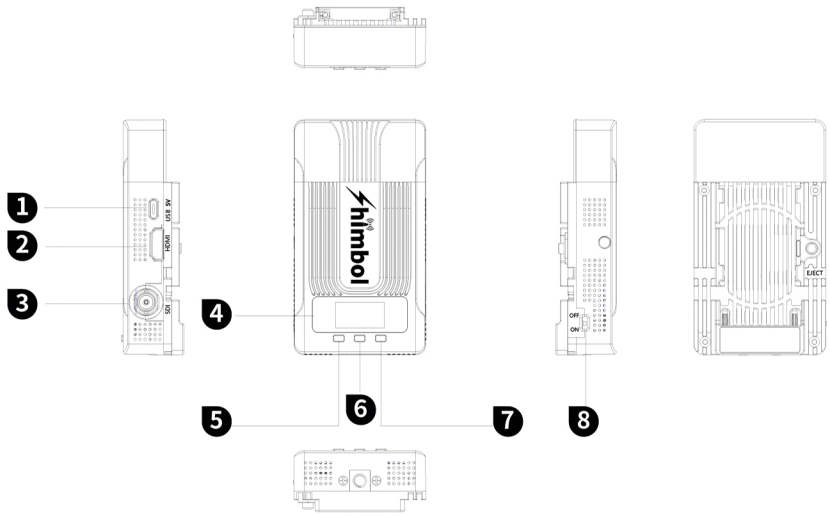

Interfaces

- 1** USB-C Port
- 2** HDMI Input(TX)/ Output(RX)
- 3** SDI Input(TX)/ Output(RX)
- 4** OLED Display screen
- 5** Direction button
- 6** Menu button
- 7** Direction button
- 8** Power switch

Parameters

	Transmitter	Receiver
Interface	HDMI Input/SDI Input	HDMI Output/SDI Output
Powered By	5V DC/NP-F Battery	5V DC/NP-F Battery
Power consumption	<4.5W	<3W
HDMI Input	720P@50/60Hz 1080I@50/60Hz 1080P@24/25/30/50/60Hz	/
HDMI Output	/	720P@50/60Hz 1080I@50/60Hz 1080P@24/25/30/50/60Hz
SDI Input	720P@50/60Hz 1080I@50/59.94/60Hz 1080P@23.98/24/25/29.97/30 50/59.94/60Hz 1080PSF23.98/24/25/29.97/30Hz	
SDI Output		720P@50/60Hz 1080I@50/60Hz 1080P@24/25/30/50/60Hz
Weight	160g	160g
Size	113*63.5*20.5mm	113*63.5*20.5mm
Transmission frequency band	5GHz	
Transmit power	21dBmMAX	
Transmission delay	80ms, Noisy RF environment 120ms typical	
Receiving sensitivity	-80dBm	