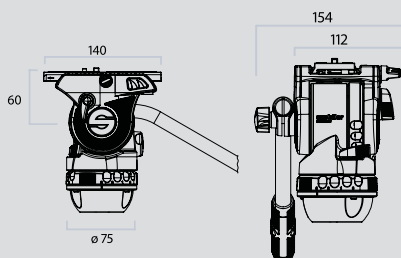

The Sachtler Ace XL Fluid Head - for Digital Cine Style and DSLR Cameras

SEE HOW OUR CUSTOMERS USE THE SYSTEMS

[FACEBOOK.COM/SACTLER.TRIPODS](https://www.facebook.com/sachtler.tripods)

[FACEBOOK.COM/SACTLER.TRIPODS/](https://www.facebook.com/sachtler.tripods/)