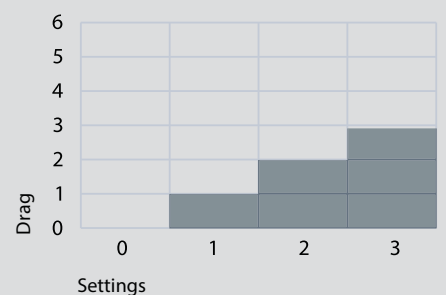

The Sachtler Ace XL Fluid Head - for Digital Cine Style and DSLR Cameras

SEE HOW OUR CUSTOMERS USE THE SYSTEMS

[FACEBOOK.COM/SACTLER.TRIPODS](https://www.facebook.com/sachtler.tripods)

[FACEBOOK.COM/SACTLER.TRIPODS/](https://www.facebook.com/sachtler.tripods/)