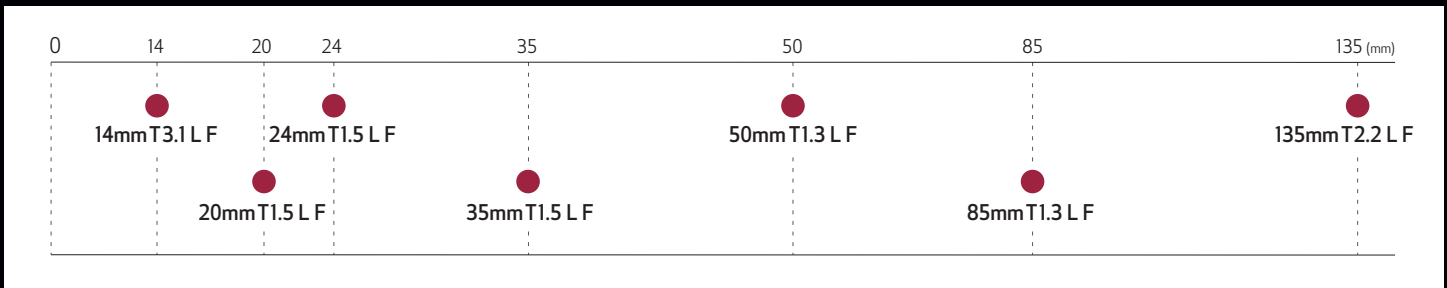

## FOCAL LENGTH

## SPECIFICATIONS

								
	CN-E14mm T3.1 LF	CN-E20mm T1.5 LF	CN-E24mm T1.5 LF	CN-E35mm T1.5 LF	CN-E50mm T1.3 LF	CN-E85mm T1.3 LF	CN-E135mm T2.2 LF	
Mount	EF Mount	EF Mount	EF Mount	EF Mount	EF Mount	EF Mount	EF Mount	
Focal Length	14mm	20mm	24mm	35mm	50mm	85mm	135mm	
Max. Relative Aperture (T-Number)	T3.1	T1.5	T1.5	T1.5	T1.3	T1.3	T2.2	
Iris Blades	11	11	11	11	11	11	11	
Angle of View	1.5:1, 36x24mm	104.3° x 81.2°	84.0° x 61.9°	73.7° x 53.1°	54.4° x 37.8°	39.6° x 27.0°	23.9° x 16.1°	15.2° x 10.2°
	1.78:1, 24.6x13.8mm	82.6° x 52.5°	63.2° x 38.1°	54.3° x 32.1°	38.7° x 22.3°	27.6° x 15.7°	16.5° x 9.3°	10.4° x 5.9°
M.O.D. (Minimum Object Distance)	8 in. / 0.20m	12 in. / 0.3m	12 in. / 0.30m	12 in. / 0.30m	18 in. / 0.45m	3 ft. 2 in. / 0.95m	3 ft. 3 in. / 1.0m	
Object Dimensions at M.O.D	1.5:1, 36x24mm	24.8 x 16.5cm	33.8 x 22.5cm	28.8 x 19.2cm	20.1 x 13.4cm	24.9 x 16.6cm	34.3 x 22.9cm	21.1 x 14.1cm
	1.78:1, 24.6x13.8mm	16.9 x 9.5cm	23.1 x 13.0cm	19.7 x 11.0cm	13.7 x 7.7cm	17.0 x 9.5cm	23.4 x 13.1cm	14.4 x 8.1cm
Front Diameter	114mm	114mm	114mm	114mm	114mm	114mm	114mm	
Filter Diameter	N/A	105mm	105mm	105mm	105mm	105mm	105mm	
Approx. Size (WxHxL)	4.66 x 4.66 x 3.70 in. (118.4 x 118.4 x 94.0mm)	4.66 x 4.66 x 4.0 in. (118.4 x 118.4 x 101.5mm)	4.66 x 4.66 x 4.0 in. (118.4 x 118.4 x 101.5mm)	4.66 x 4.66 x 4.0 in. (118.4 x 118.4 x 101.5mm)	4.66 x 4.66 x 4.0 in. (118.4 x 118.4 x 101.5mm)	4.66 x 4.66 x 4.0 in. (118.4 x 118.4 x 101.5mm)	4.66 x 4.66 x 4.55 in. (118.4 x 118.4 x 115.6mm)	
Approx. Size (WxHxL)	2.65 lbs. (1.2kg)	2.65 lbs. (1.2kg)	2.65 lbs. (1.2kg)	2.43 lbs. (1.1kg)	2.43 lbs. (1.1kg)	2.87 lbs. (1.3kg)	3.09 lbs. (1.4kg)	