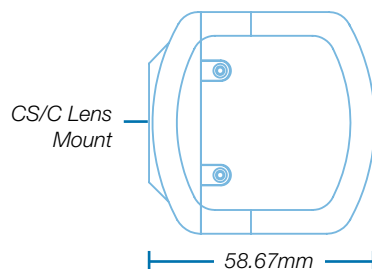

# CV344

Compact Full-HD Camera (3G/HDSDI)

3GSDI

LENS  
OPTIONS

RS-485  
CONTROL

TRS AUDIO

The Marshall CV344 offers Full-HD resolution in 1920x1080p at up to 60 fps in a sturdy, durable form factor, and straightforward design. The CV344 is suitable for use in Full-HD broadcast and Pro AV workflows including live broadcast productions, sportscast, newscast, reality television, concerts, corporate, government, courtroom, house of worship and many more.

## PRODUCT FEATURES

- 3G/HDSDI output
- 2.5 Megapixel (1/2.8") sensor (4:2:2 color)
- Interchangeable CS/C lens mount (sold separately)
- Full-HD resolutions: 1920 x 1080p, 1920 x 1080i, and 1280 x 720p
- Frame rates: 60, 59.94, 50, 30, 29.97, 25, 24, 23.98 fps
- Remote adjust through RS485 (Visca) or OSD menu joystick
- Wide range of picture adjustment settings including paint (red/blue), white balance, gain control, pedestal (blacks), white clip, exposure, gamma, and more