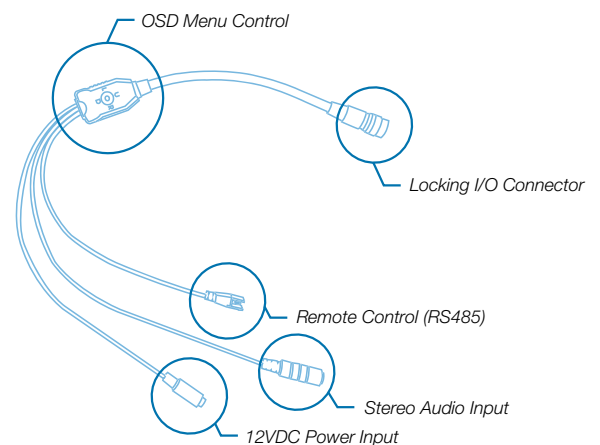

# CV344

Compact Full-HD Camera (3G/HDSDI)

3GSDI

LENS  
OPTIONS

RS-485  
CONTROL

TRS AUDIO

The Marshall CV344 offers Full-HD resolution in 1920x1080p at up to 60 fps in a sturdy, durable form factor, and straightforward design. The CV344 is suitable for use in Full-HD broadcast and Pro AV workflows including live broadcast productions, sportscast, newscast, reality television, concerts, corporate, government, courtroom, house of worship and many more.

## PRODUCT FEATURES

- 3G/HDSDI output
- 2.5 Megapixel (1/2.8") sensor (4:2:2 color)
- Interchangeable CS/C lens mount (sold separately)
- Full-HD resolutions: 1920 x 1080p, 1920 x 1080i, and 1280 x 720p
- Frame rates: 60, 59.94, 50, 30, 29.97, 25, 24, 23.98 fps
- Remote adjust through RS485 (Visca) or OSD menu joystick
- Wide range of picture adjustment settings including paint (red/blue), white balance, gain control, pedestal (blacks), white clip, exposure, gamma, and more