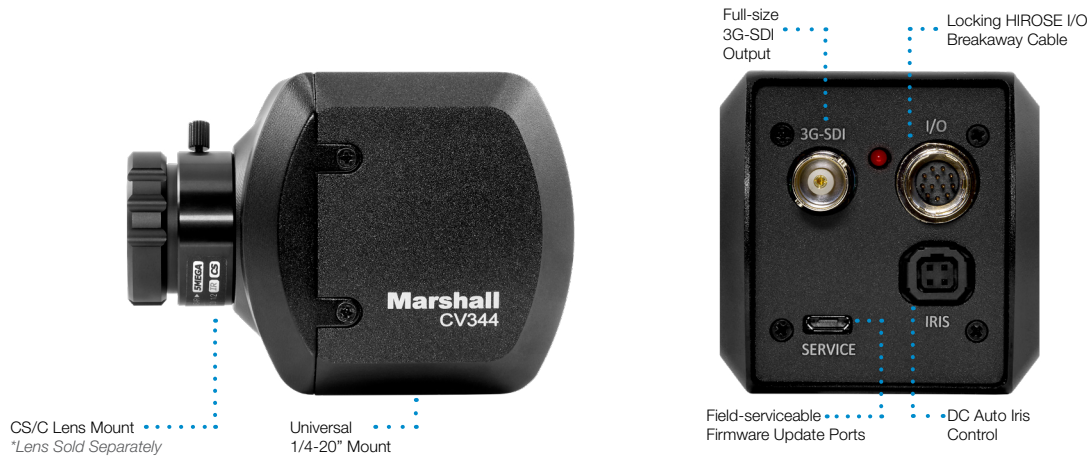

# CV344

Compact Full-HD Camera (3G/HDSDI)

3GSDI

LENS  
OPTIONS

RS-485  
CONTROL

TRS AUDIO

The Marshall CV344 offers Full-HD resolution in 1920x1080p at up to 60 fps in a sturdy, durable form factor, and straightforward design. The CV344 is suitable for use in Full-HD broadcast and Pro AV workflows including live broadcast productions, sportscast, newscast, reality television, concerts, corporate, government, courtroom, house of worship and many more.

## PRODUCT FEATURES

- 3G/HDSDI output
- 2.5 Megapixel (1/2.8") sensor (4:2:2 color)
- Interchangeable CS/C lens mount (sold separately)
- Full-HD resolutions: 1920 x 1080p, 1920 x 1080i, and 1280 x 720p
- Frame rates: 60, 59.94, 50, 30, 29.97, 25, 24, 23.98 fps
- Remote adjust through RS485 (Visca) or OSD menu joystick
- Wide range of picture adjustment settings including paint (red/blue), white balance, gain control, pedestal (blacks), white clip, exposure, gamma, and more