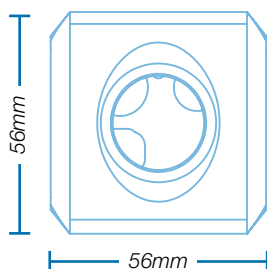

# CV344

Compact Full-HD Camera (3G/HDSDI)

3GSDI

LENS  
OPTIONS

RS-485  
CONTROL

TRS AUDIO

The Marshall CV344 offers Full-HD resolution in 1920x1080p at up to 60 fps in a sturdy, durable form factor, and straightforward design. The CV344 is suitable for use in Full-HD broadcast and Pro AV workflows including live broadcast productions, sportscast, newscast, reality television, concerts, corporate, government, courtroom, house of worship and many more.

## PRODUCT FEATURES

- 3G/HDSDI output
- 2.5 Megapixel (1/2.8") sensor (4:2:2 color)
- Interchangeable CS/C lens mount (sold separately)
- Full-HD resolutions: 1920 x 1080p, 1920 x 1080i, and 1280 x 720p
- Frame rates: 60, 59.94, 50, 30, 29.97, 25, 24, 23.98 fps
- Remote adjust through RS485 (Visca) or OSD menu joystick
- Wide range of picture adjustment settings including paint (red/blue), white balance, gain control, pedestal (blacks), white clip, exposure, gamma, and more