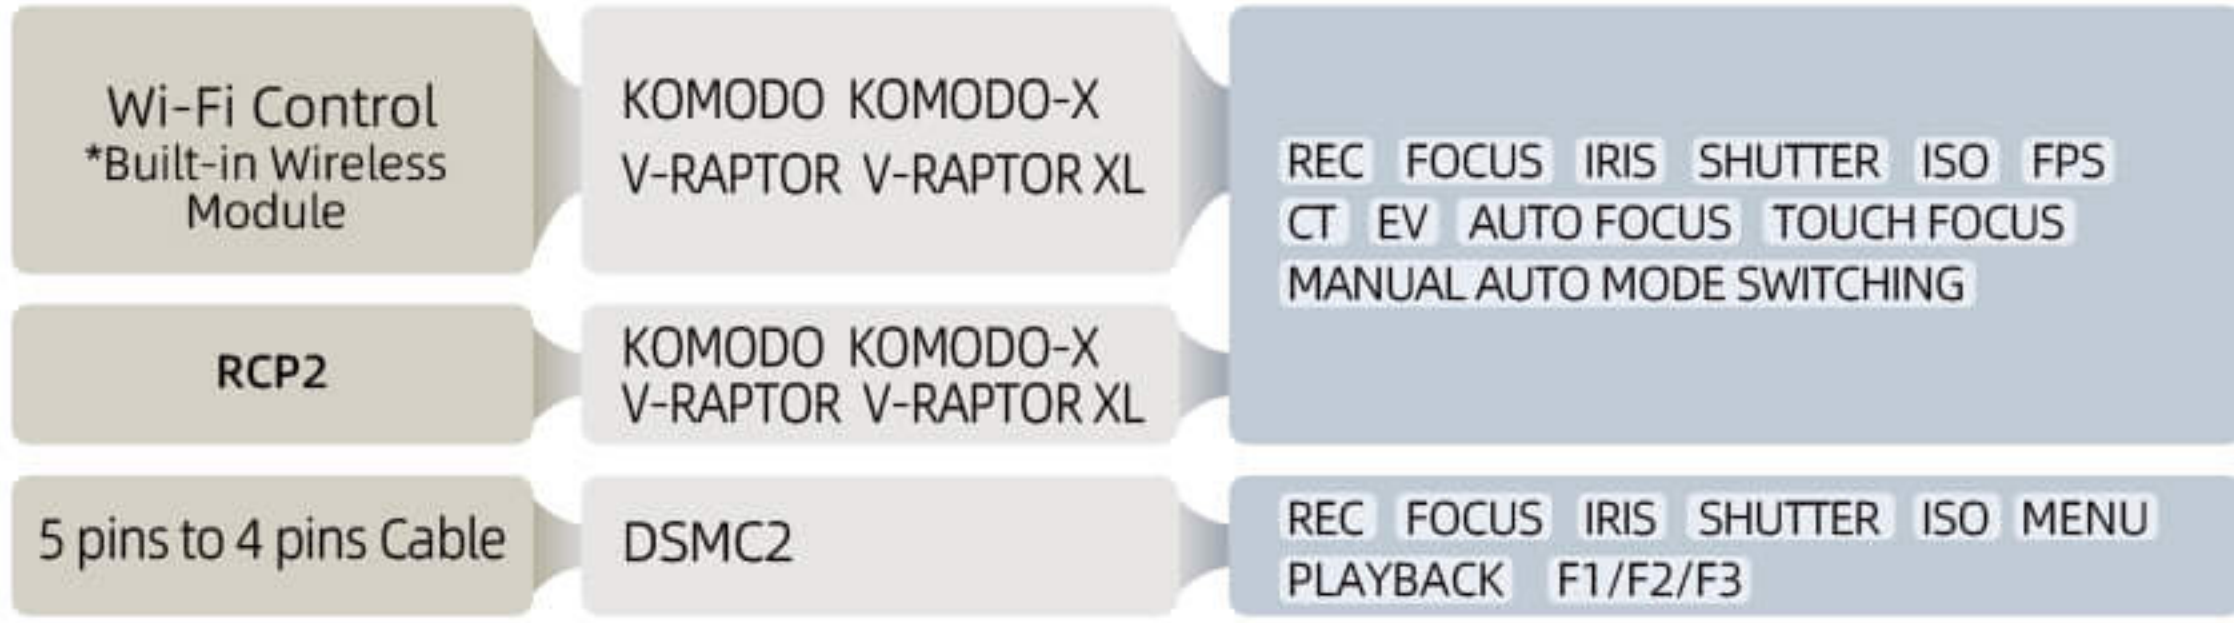

Controlled camera models

RED

SONY

Blackmagicdesign

Canon

Panasonic

TILTA

Z CAM

REC Key