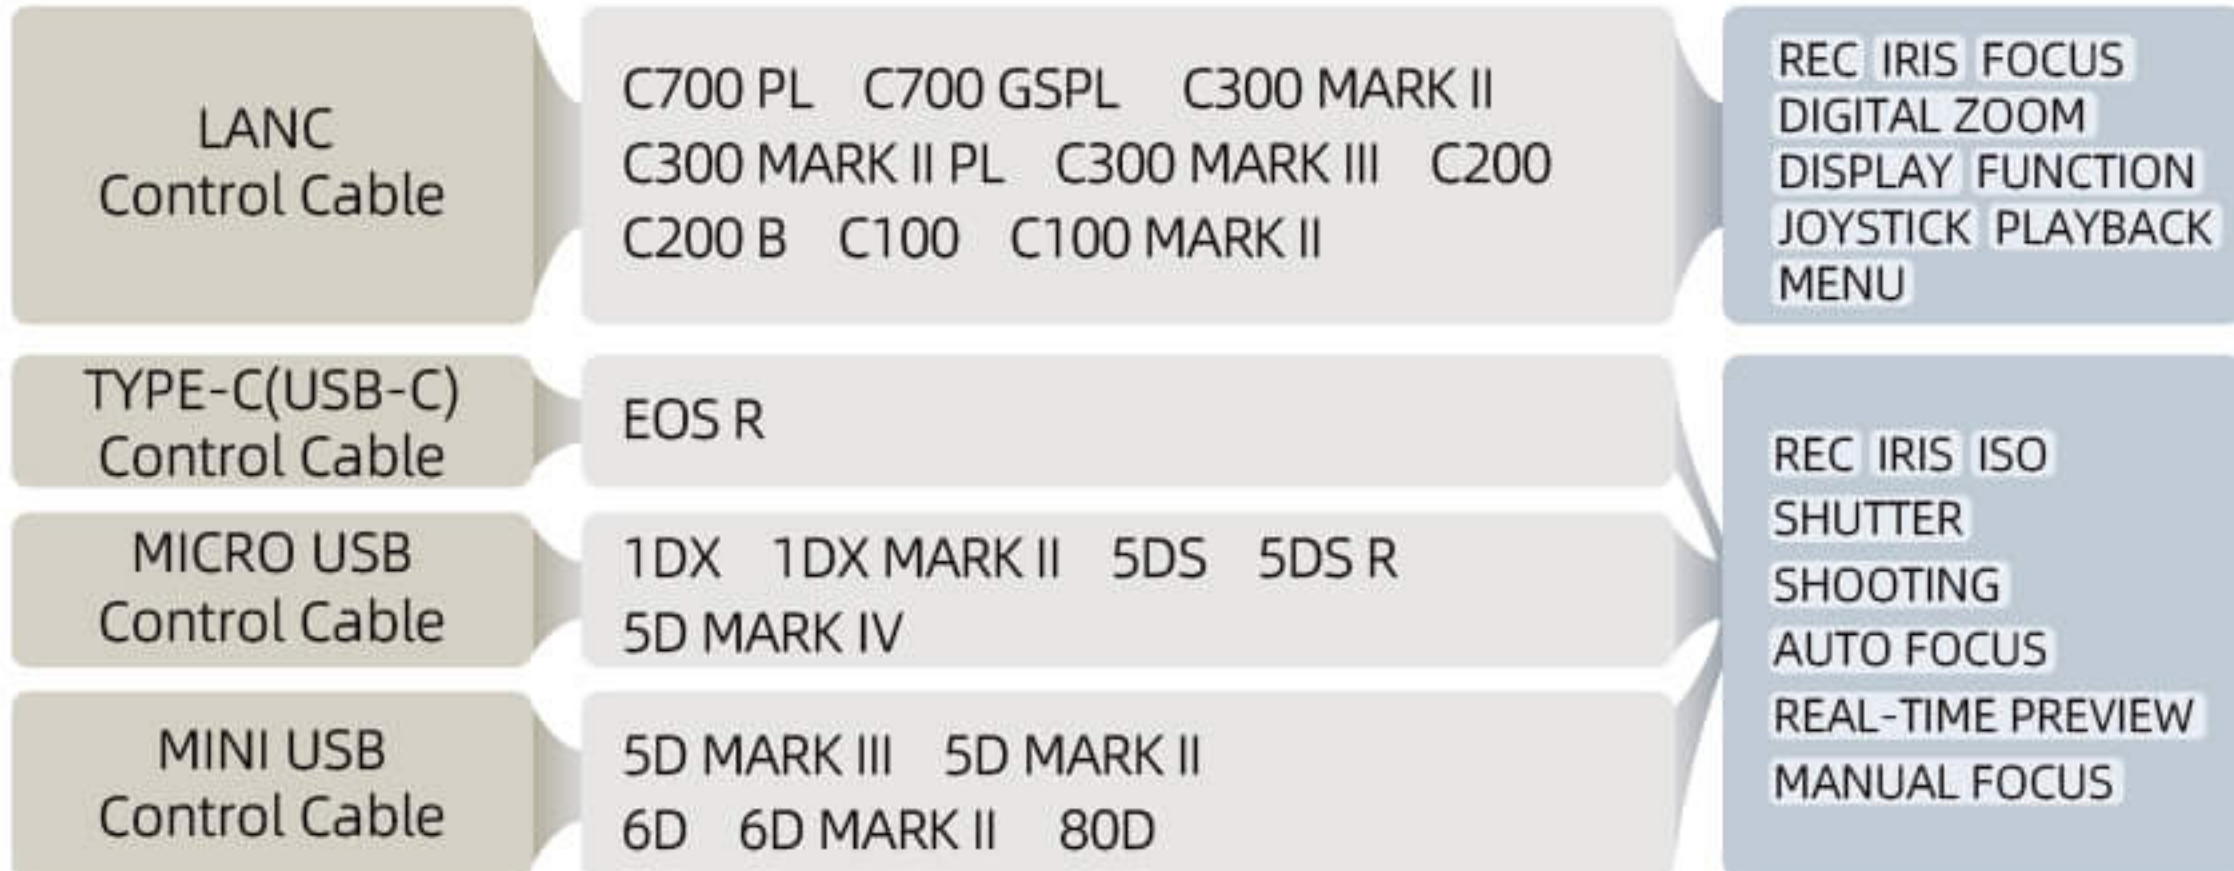

Controlled camera models

RED

SONY

Blackmagicdesign

Canon

Panasonic

TILTA

Z CAM

REC Key