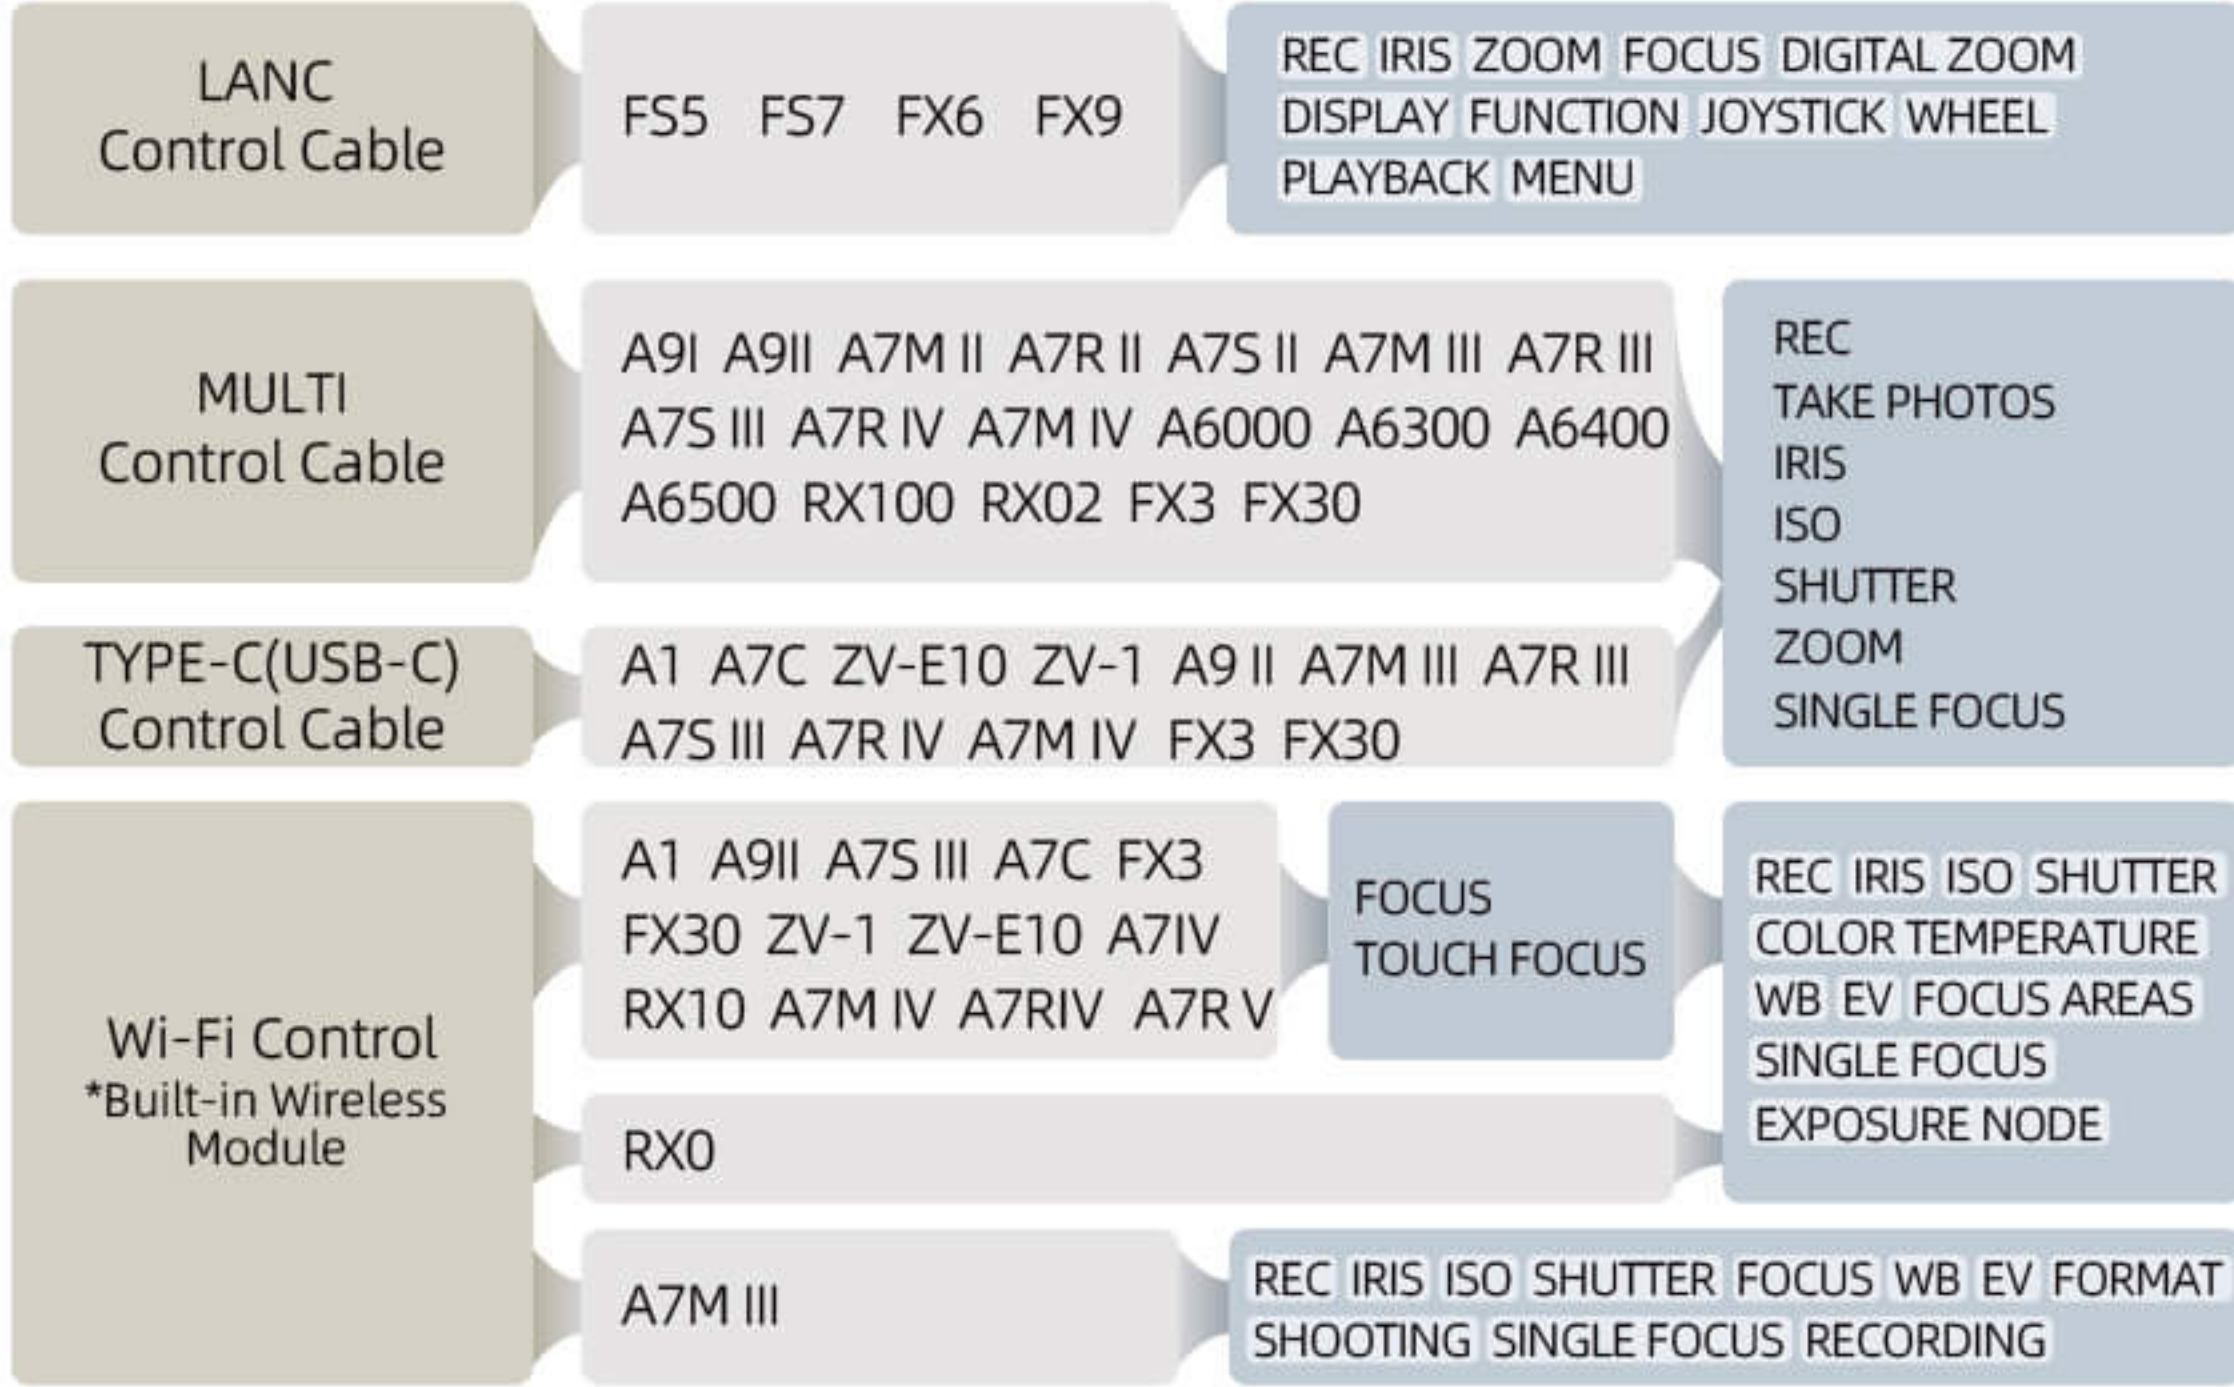

Controlled camera models

RED

SONY

Blackmagicdesign

Canon

Panasonic

TILTA

Z CAM

REC Key