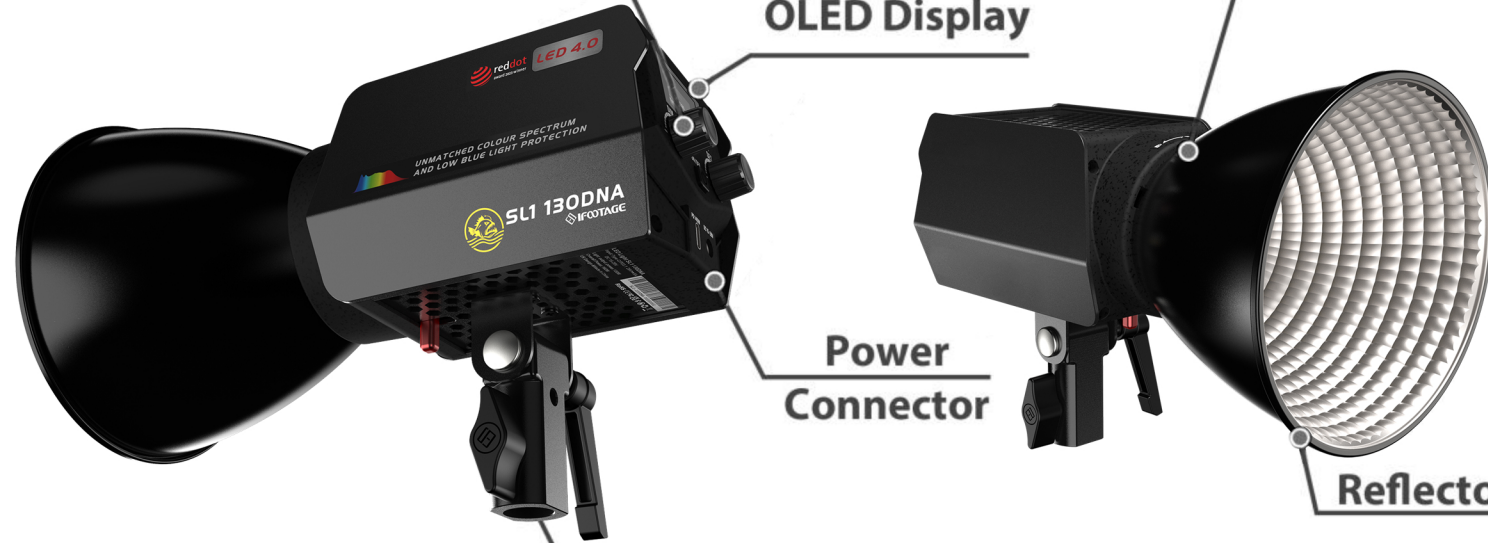

LIGHTING MODELS COMPARED

▲ SL1 60DN

▲ SL1 130DNA

***All-in-one lighting and control design**

The SL1 130DNA added "brightness" without adding "weight": The same volume as SL1 60DN, but nearly with double brightness (The output power increases from 70W to 130W).

SPECIFICATION

Control Dials

OLED Display

Bowen Mount

Power
Connector

Reflector

Intelligent Cooling System

SL1 130DNA SPECIFICATION

OVERALL POWER	160W	LIGHT SOURCE OUTPUT POWER	130W
NET WEIGHT OF BARE LAMP	750g	LIGHT DIMENSIONS	154x152x96mm
100% ILLUMINATION (WITHOUT REFLECTOR, DISTANCE OF 1m)	≈4800LUX	100% ILLUMINATION (WITH REFLECTOR, DISTANCE OF 1m)	≈18200LUX
OPERATING TEMPERATURE	-15°C ~ 45°C	COLOUR TEMPERATURE	5600K ± 200K
BRIGHTNESS RANGE	0%-100%	BLUETOOTH TRANSMISSION DISTANCE	<100m
WIRELESS FREQUENCIES	2.4GHz	OPERATING VOTAGE	AC 100V-240V 50/60Hz
SSI CIE-D55	84	TLCI	99
IESTM-30	Rf 97 Rg 100	CQS	97
CRI	98		