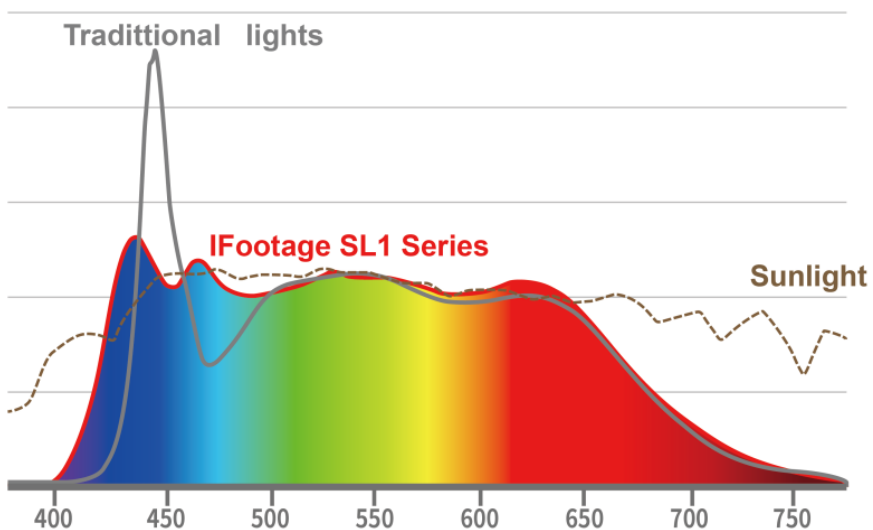

ANGLERFISH LIGHTING SERIES

Experience true color with our

sunlight spectrum LED light

Anglerfish – SL1 130DNA

NATURAL SPECTRUM LIGHTING
ILLUMINATE YOUR WORLD WITH
NATURE'S COLORS

Our vision for the future is to empower every creator with their own personal "sun," enabling them to unlock greater creative potential in a natural and healthy environment.

EXPERIENCE TRUE COLOR WITH
LOW BLUE LIGHT TECHNOLOGY

Discover the power of low blue light technology and unlock the full potential of color rendering. Our cutting-edge technology reduces blue light, resulting in a heightened color rendering experience across the entire color spectrum. From vibrant blues to every color in between, our technology produces exceptional results that are sure to impress.

LIGHTING MODELS COMPARED

▲ SL1 60DN

▲ SL1 130DNA

***All-in-one lighting and control design**

The SL1 130DNA added "brightness" without adding "weight": The same volume as SL1 60DN, but nearly with double brightness (The output power increases from 70W to 130W).

OVERALL POWER	160W	LIGHT SOURCE OUTPUT POWER	130W
NET WEIGHT OF BARE LAMP	750g	LIGHT DIMENSIONS	154x152x96mm
100% ILLUMINATION (WITHOUT REFLECTOR, DISTANCE OF 1m)	≈4800LUX	100% ILLUMINATION (WITH REFLECTOR, DISTANCE OF 1m)	≈18200LUX
OPERATING TEMPERATURE	-15°C ~ 45°C	COLOUR TEMPERATURE	5600K ± 200K
BRIGHTNESS RANGE	0%-100%	BLUETOOTH TRANSMISSION DISTANCE	<100m
WIRELESS FREQUENCIES	2.4GHz	OPERATING VOTAGE	AC 100V-240V 50/60Hz
SSI CIE-D55	84	TLCI	99
IESTM-30	Rf 97 Rg 100	CQS	97
CRI	98		