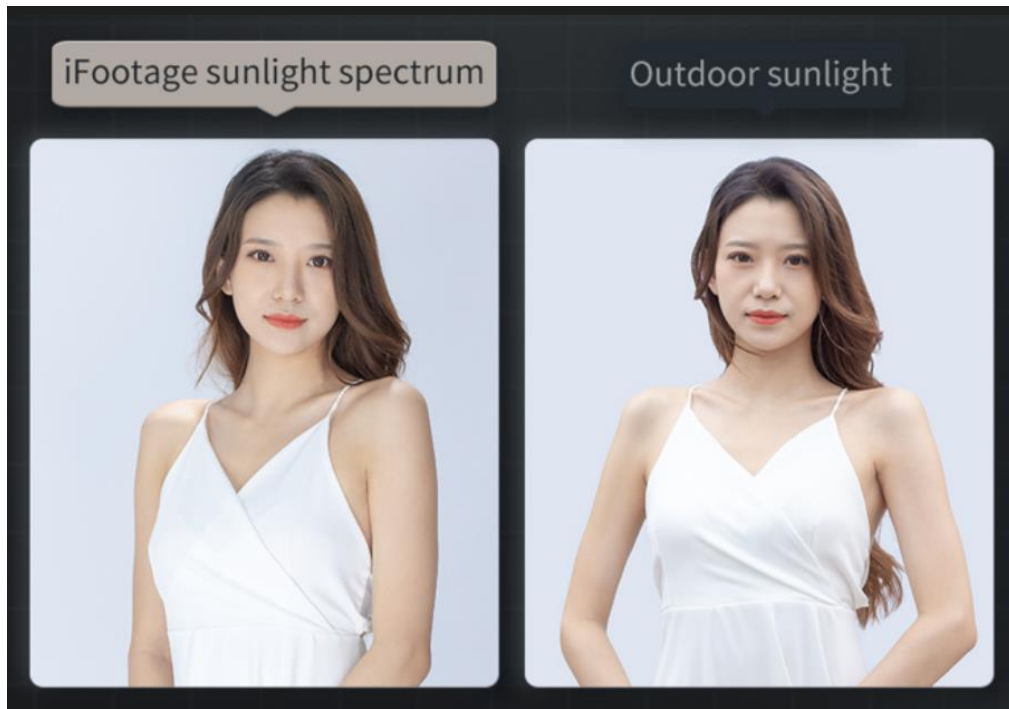

ANGLERFISH

LIFELIKE SKIN TONES WITH **NATURAL SPECTRUM LIGHTING**

Say goodbye to the harsh, artificial lighting that causes unnatural skin color casting and hello to beautiful, lifelike skin tones.

Perfect for photography, videography, and any other visual applications, our natural spectrum lighting will help you capture stunning visuals every time.