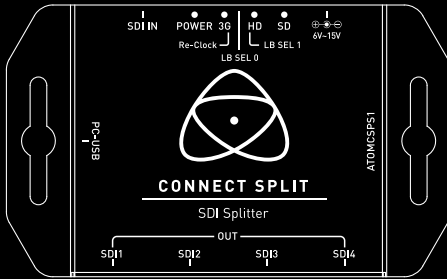

# CONNECT SPLIT SDI

A simple solution for splitting and distributing a 3G/HD/SD-SDI video source to multiple video devices such as monitors, switchers or scopes.

€198

EX TAX

## Input

HDMI

SDI 12G/6G

**SDI 3G**

**SD/HD-SDI**

BNC (REF)

LTC

Analog Video